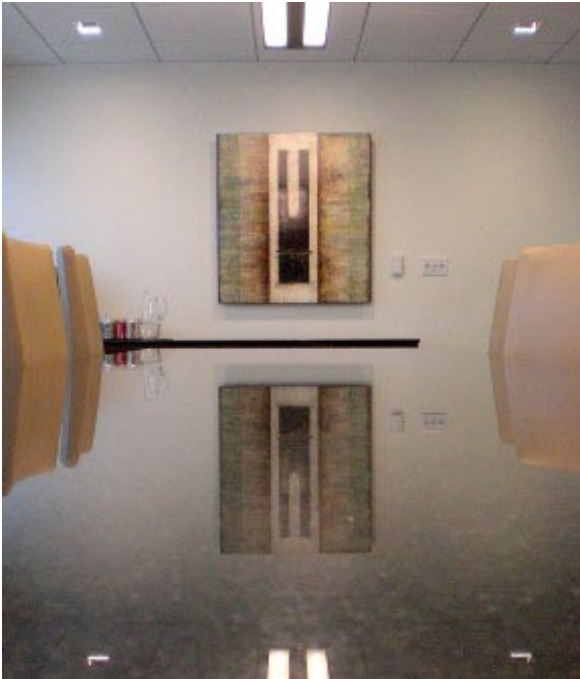

Center of Calm by Robert Douglas